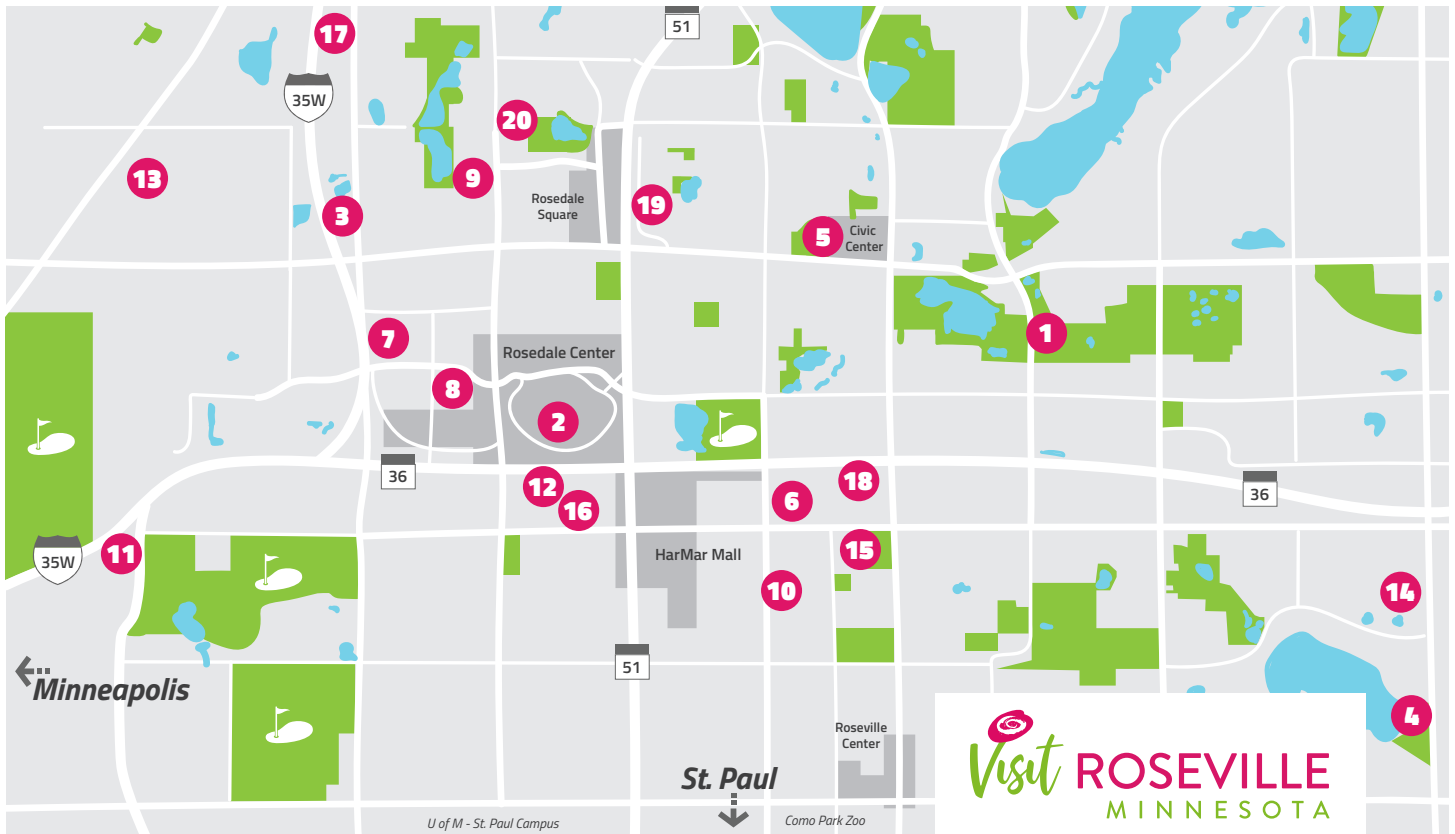

Visit **ROSEVILLE**
MINNESOTA

- 1. Discover**
2540 Lexington Avenue N
 Artist: Adam Turman
 Sponsor: City of Roseville
- 2. Petals on the Runway**
1595 MN-36
 Artist: Christopher Straub
 Sponsor: Rosedale Center
- 3. Paper Rose**
2050 Iona Lane W
 Artist: Kristi Abbott
 Sponsor: TPI Hospitality
- 4. Color & Culture**
1745 Rice Street
 Artist: Shakun Maheshwari
 Sponsor: Rice & Larpenteur Alliance
- 5. "La Glace" Rose**
2661 Civic Center Drive
 Artist: Bailey Quam
 Sponsor: Friends of the OVAL
- 6. Painting the Roses Red**
2180 Hamline Avenue N
 Artist: Kimberly McCracken
 Sponsor: Maguire Agency & Friends of RCL
- 7. Hmong Story Cloth**
2540 Cleveland Avenue N
 Artist: Kao Lee Thao
 Sponsor: DoubleTree by Hilton
- 8. Dew Diligence**
1880 Perimeter Drive
 Artist: Sean Hvidston
 Sponsor: SPIRE Credit Union
- 9. Aurora Borealis**
2737 Fairview Avenue N
 Artist: Aimee Fierke
 Sponsor: McGough Construction
- 10. Minnesota Helpers**
2048 Hamline Avenue N
 Artist: Donna Post
 Sponsor: Saint Rose of Lima
- 11. Goodie**
2500 W County Road B
 Artist: Thomas Toebe
 Sponsor: Goodmanson Construction
- 12. Spirit of Hospitality**
1700 Hwy 36 W Suite 600
 Artist: Tivoli Too
 Sponsor: Visit Roseville
- 13. The Value of Education**
2719 Patton Road
 Artist: Cora Hays
 Sponsor: Ecolab
- 14. Flower Power**
2027 Rice Street
 Artist: Wendy McCarty
 Sponsor: TSE
- 15. Busy as a Bee**
2131 Lexington Avenue N
 Artist: Jim Defeo
 Sponsor: City of Roseville Parks and Recreation
- 16. Blossoming Tesserae**
1711 W County Road B
 Artist: Daniela Bianchini
 Sponsor: MN Child Welfare Training Academy
- 17. Harmony in Nature**
3045 Centre Pointe Drive N
 Artist: Jill Osiecki
 Sponsor: Fairfield Inn by Marriott
- 18. Bloom**
2230 Albert Street
 Artist: Erin Ward
 Sponsor: North American Banking Company
- 19. Rosewood**
2740 Snelling Avenue N
 Artist: Lili Payne
 Sponsor: Country Inn & Suites by Radisson
- 20. What Brings You Joy?**
1744 Terrace Drive
 Artist: Lydia Anderson
 Sponsor: Bent Brewstillery